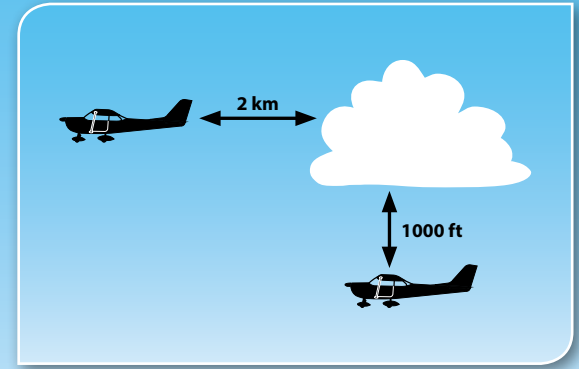

VFR MET Minima

3000 ft amsl

Clear of cloud and in sight of the surface

Weather-related Indicators

If **one** of these indicators changes during flight...

then you should consider your situation. **Making good decisions takes time.** Recognising a change in the weather conditions at an early stage of the flight **can save your life.**

Cloudbase

Visibility

Cloud - Colouring

Terrain Clearance

Wind Speed

Cloud Type

Wind Direction

Rain