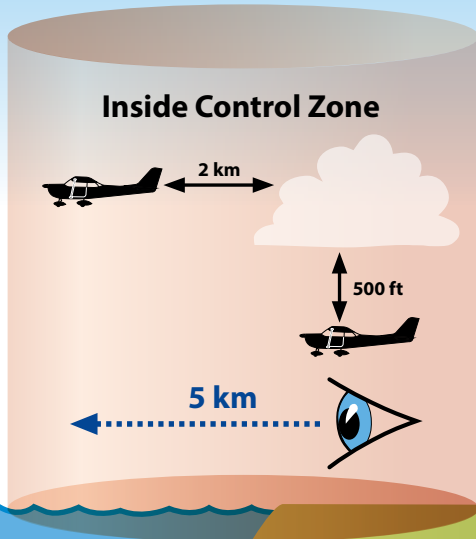

VFR MET Minima

3000 ft amsl

Clear of cloud and in sight of the surface

Weather-related Indicators

If **one** of these indicators changes during flight...

then you should consider your situation. **Making good decisions takes time.** Recognising a change in the weather conditions at an early stage of the flight **can save your life.**

Cloudbase

Visibility

Cloud - Colouring

Terrain Clearance

Wind Speed

Cloud Type

Wind Direction

Rain