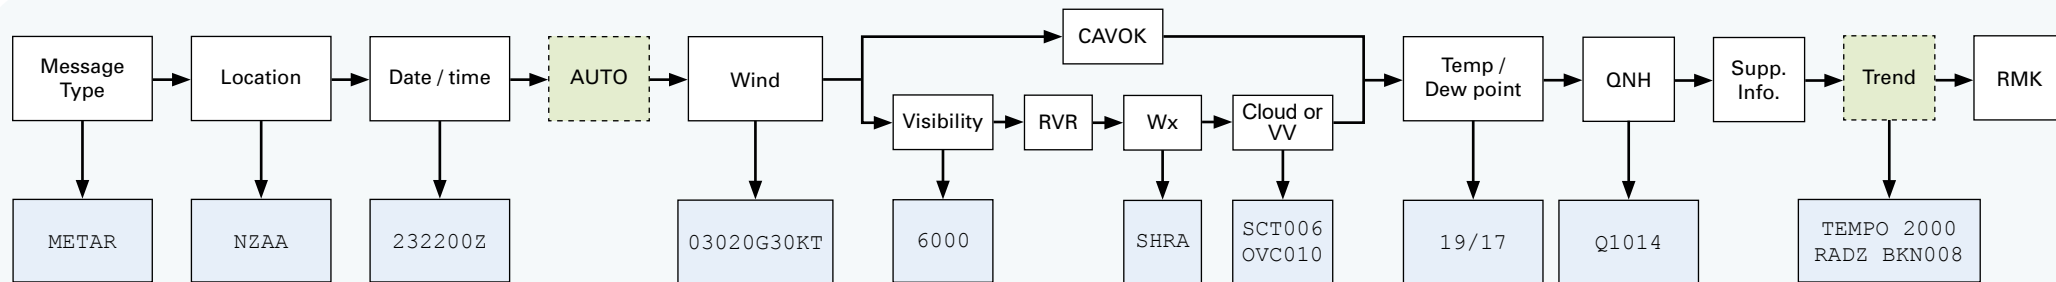

METAR/METAR AUTO Flowchart

This flowchart shows the elements that make up a METAR/METAR AUTO, with an example showing a METAR AUTO.

```
METAR NZAA 232200Z AUTO 03020G30KT 6000 SHRA SCT006///  
OVC010/// 19/17 Q1014 TEMPO 2000 RADZ BKN008
```